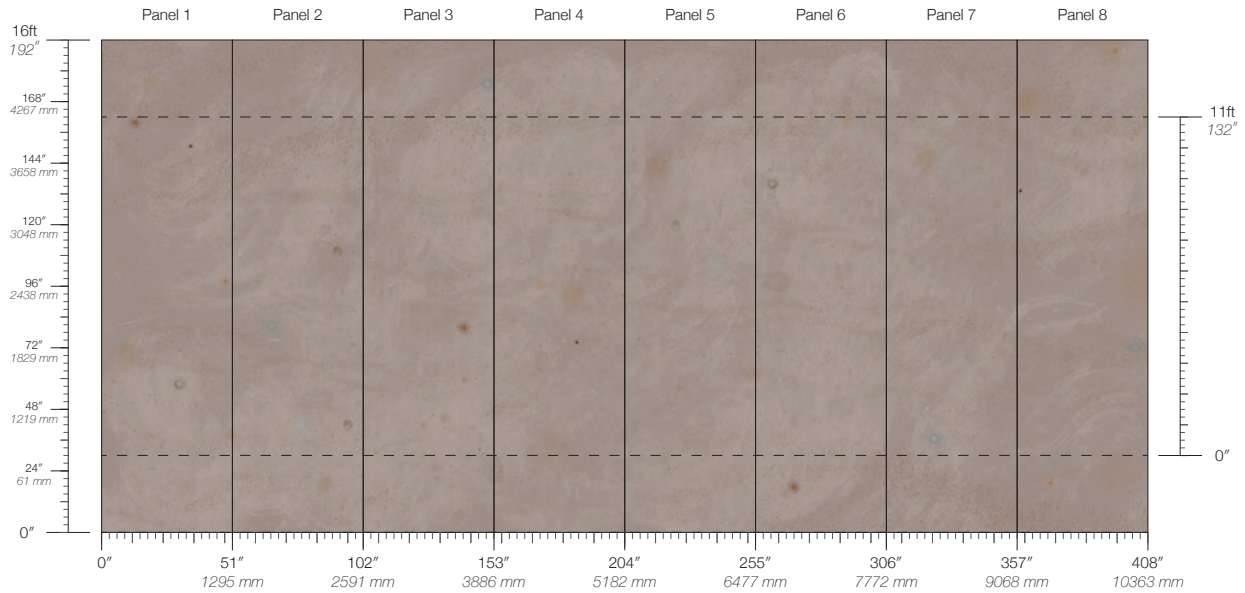

# Supernova Astral

Suitable for residential and commercial projects

**COLOR**  
Astral

**ITEM**  
7341

**CONTENT**  
Type II Vinyl

**PANEL WIDTH**  
51" / 1295 mm trimmed

**PANEL HEIGHT**  
132" / 3353 mm standard  
192" / 4877 mm extended